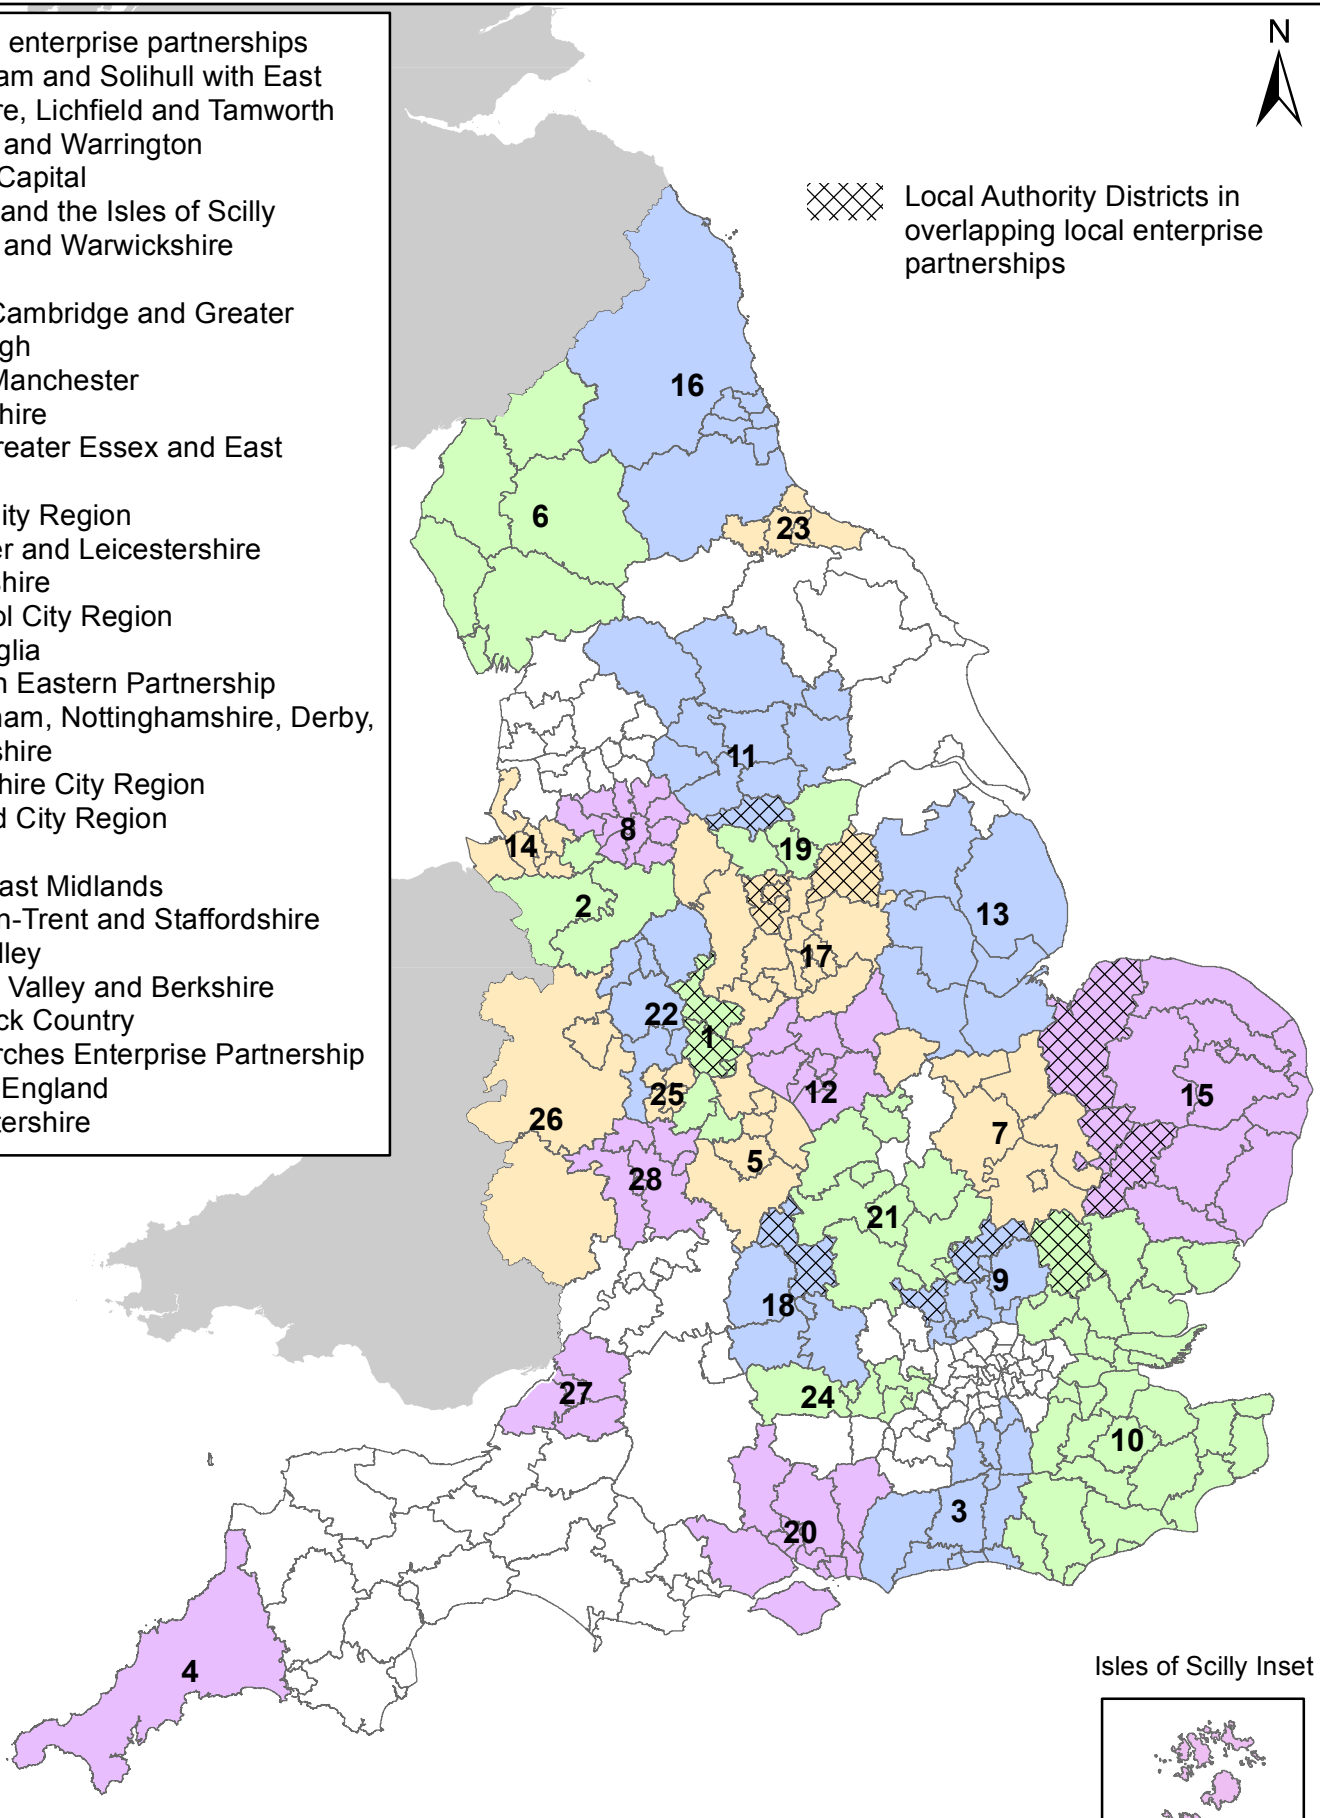

# Local Enterprise Partnerships

List of local enterprise partnerships

- 1 Birmingham and Solihull with East Staffordshire, Lichfield and Tamworth
- 2 Cheshire and Warrington
- 3 Coast to Capital
- 4 Cornwall and the Isles of Scilly
- 5 Coventry and Warwickshire
- 6 Cumbria
- 7 Greater Cambridge and Greater Peterborough
- 8 Greater Manchester
- 9 Hertfordshire
- 10 Kent, Greater Essex and East Sussex
- 11 Leeds City Region
- 12 Leicester and Leicestershire
- 13 Lincolnshire
- 14 Liverpool City Region
- 15 New Anglia
- 16 Northern Eastern Partnership
- 17 Nottingham, Nottinghamshire, Derby, and Derbyshire
- 18 Oxfordshire City Region
- 19 Sheffield City Region
- 20 Solent
- 21 South East Midlands
- 22 Stoke-on-Trent and Staffordshire
- 23 Tees Valley
- 24 Thames Valley and Berkshire
- 25 The Black Country
- 26 The Marches Enterprise Partnership
- 27 West of England
- 28 Worcestershire

 Local Authority Districts in overlapping local enterprise partnerships

Isles of Scilly Inset